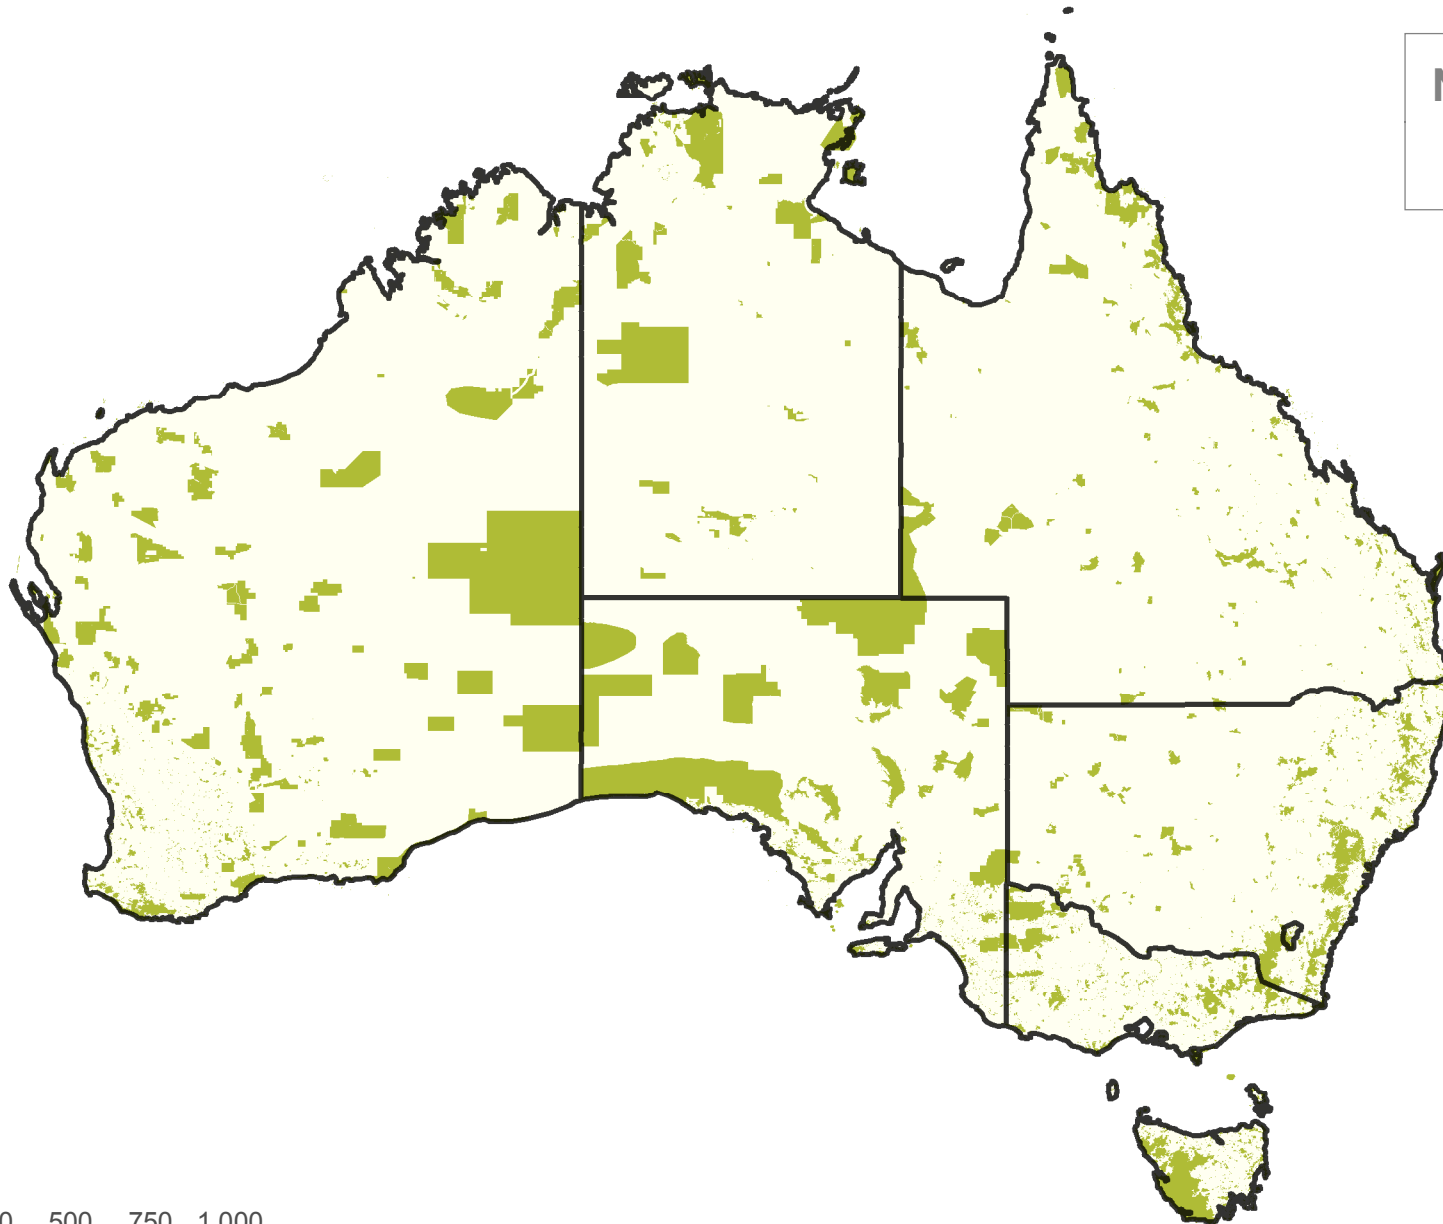

# National Reserve System

## National Reserve System

 Reserve Boundaries

0 250 500 750 1,000  
  
Kilometres

Source Information:  
Collaborative Australian Protected  
Areas Database (CAPAD) 2008 was  
compiled by the Department of  
Environment, Water Heritage and the  
Arts with data provided by  
State/ Territory land management  
agencies.

Map Produced by ERIN on behalf of  
the National Reserve System Section.  
Date: 24/12/2009

Projection: Geographics  
Datum: GDA94